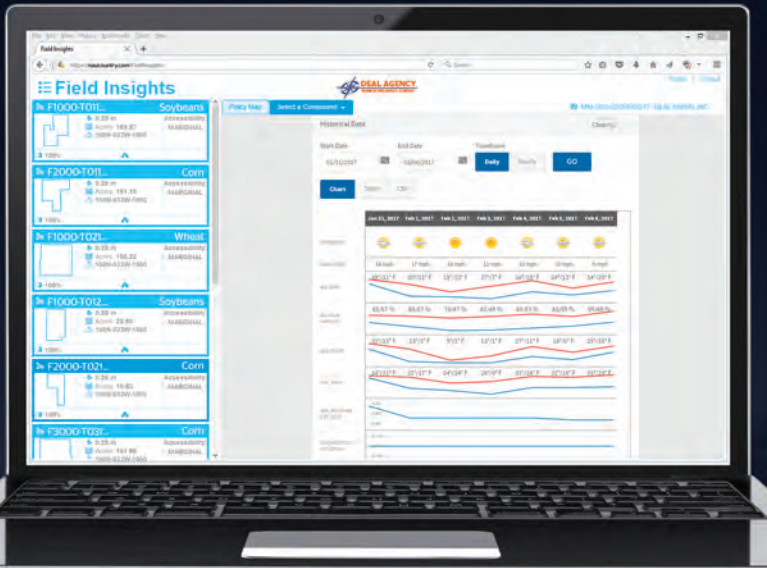

QBE[®]
NAU
Crop Insurance

Field InsightsTM

Introducing Field Insights, a suite of tools designed for farmers that will assist in understanding crop health conditions. These tools will help reduce loss risk and allow you to be more productive in the field.

Field level data at your fingertips, giving you the “power of knowledge” when it comes to farming operations!

Available anytime, anywhere!

Field Insights is available on computers, tablets, mobile devices and from within the QBE NAU mobile app. The suite of tools includes:

- Current, future and historical weather data
- Radars, including 2 hrs. and 24 hrs
- Wind speeds
- Precipitation, including the last 24 hrs. and next 24 hrs
- Canopy wetness
- Spray windows
- Planting conditions
- Growth models and growing degree days