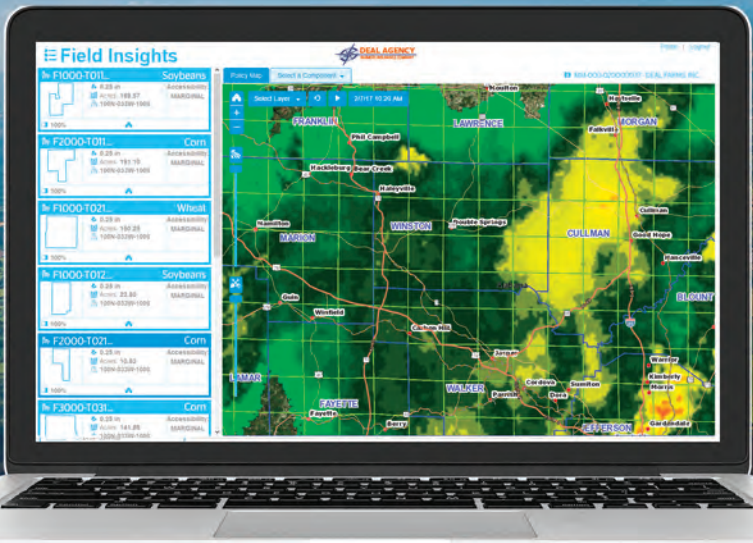

QBE[®]
NAU
Crop Insurance

Field InsightsTM

Introducing Field Insights, a suite of tools designed for farmers that will assist in understanding crop health conditions. These tools will help reduce loss risk and allow you to be more productive in the field.

Field level data at your fingertips, giving you the “power of knowledge” when it comes to farming operations!

Available anytime, anywhere!

Field Insights is available on computers, tablets, mobile devices and from within the QBE NAU mobile app. The suite of tools includes:

- Current, future and historical weather data
- Radars, including 2 hrs. and 24 hrs
- Wind speeds
- Precipitation, including the last 24 hrs. and next 24 hrs
- Canopy wetness
- Spray windows
- Planting conditions
- Growth models and growing degree days